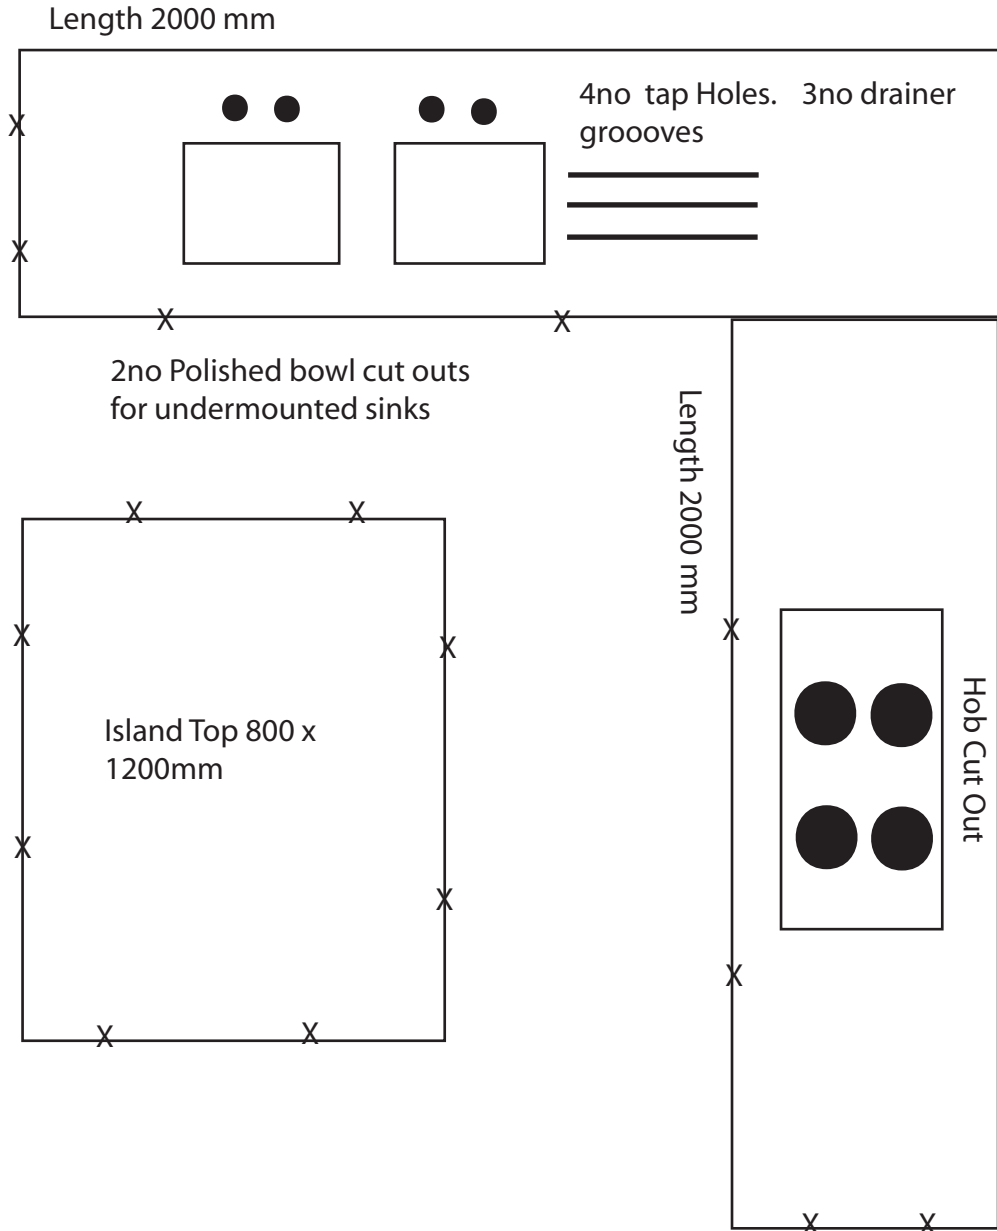

# Granite Kitchen Worktop

Indicates Polished edge X

Width 600 mm

Upstands 100 mm to all unpolished edges pol top edge.

Nero Assoluto Granite 30mm thick Polished finish